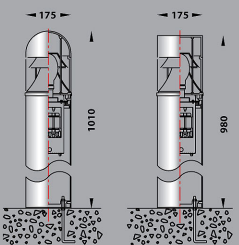

VEGAS rigid cast aluminium, heavy duty commercial
7-inch architectural bollards

MH, CMH, HPS, CF MAX=70W -30°C rated electronic ballast

CSA/UL or equivalent

OD-7119

AVAILABLE FINISHES Black -RAL9005 Graphite - RAL7016
Dark Grey - RAL7037 Aluminum Silver - RAL9006 White - RAL9010
Custom - RAL_____

- corrosion resistant extrusion S6063 alloy
- high efficiency, premium performance optical systems
- heavy gauge, precise tolerance steel housing
- powder coated white, black, silver, grey or custom
- stainless steel screws and hardware
- premium quality electronic ballast is rated -30°C
- 108V, 120V, 277V, 347V/60 Hz and 220-240V/50Hz
- max. six years fixture warranty

QUESTIONS? Please call customer service at 1-800-49-LAMPS (800-495-2677) or contact your local VALUELIGHT representative

For complete product information visit
www.valuelight.com