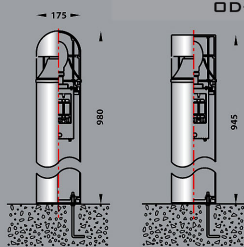

VEGAS rigid cast aluminium, heavy duty commercial
7-inch architectural bollards

MH, CMH, HPS, CF MAX=70W -30°C rated electronic ballast

CSA/UL or equivalent

OD-7111

AVAILABLE FINISHES Black -RAL9005 Graphite - RAL7016
Dark Grey - RAL7037 Aluminum Silver - RAL9006 White - RAL9010
Custom - RAL_____

- corrosion resistant extrusion S6063 alloy
- high efficiency, premium performance optical systems
- heavy gauge, precise tolerance steel housing
- powder coated white, black, silver, grey or custom
- stainless steel screws and hardware
- premium quality electronic ballast is rated -30°C
- 108V, 120V, 277V, 347V/60 Hz and 220-240V/50Hz
- max. six years fixture warranty

QUESTIONS? Please call customer service at 1-800-49-LAMPS (800-495-2677) or contact your local VALUELIGHT representative

For complete product information visit
www.valuelight.com