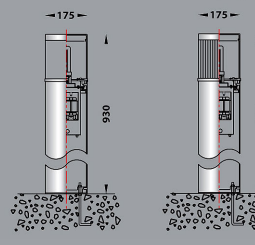

VEGAS rigid cast aluminium, heavy duty commercial
7-inch architectural bollards

MH, CMH, HPS, CF MAX=70W -30°C rated electronic ballast

CSA/UL or equivalent

OD-7150

AVAILABLE FINISHES Black -RAL9005 Graphite - RAL7016
Dark Grey - RAL7037 Aluminum Silver - RAL9006 White - RAL9010
Custom - RAL_____

- corrosion resistant extrusion S6063 alloy
- high efficiency, premium performance optical systems
- heavy gauge, precise tolerance steel housing
- powder coated white, black, silver, grey or custom
- stainless steel screws and hardware
- premium quality electronic ballast is rated -30°C
- 108V, 120V, 277V, 347V/60 Hz and 220-240V/50Hz
- max. six years fixture warranty

QUESTIONS? Please call customer service at 1-800-49-LAMPS (800-495-2677) or contact your local VALUELIGHT representative

For complete product information visit
www.valuelight.com