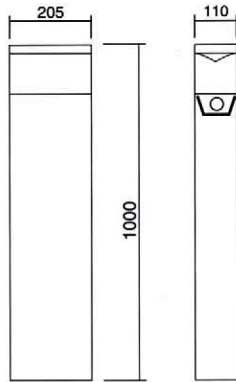

INDIRECT LIGHT OUTPUT

IP 55 ⚡⚡⚡ Class I ☹

Corrosion resistant die cast aluminium body components
 Extruded aluminium pole
 Stainless steel screws
 UV Stabilized impact resistant opal or prismatic polycarbonate diffuser
 Integral control gear
 UV Stabilized polyester powder coating
 Available color : Black / Silver / White
 Mounting plate with anchore bolts for installations is available separately

Applicable lamp

Standard incandescent			
1XA60	E27	60W	730lm
Compact fluorescent			
1XTC-D	G24 d-2	18W	1200lm

CAT. OD-7136