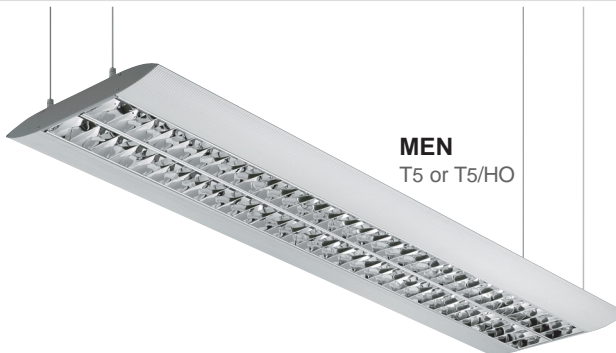

MODULO direct-indirect, low glare, high performance energy efficient
4-ft and 5-ft architectural pendants

T8, T5, T5/HO

CSA/UL or equivalent

MEN
T5 or T5/HO