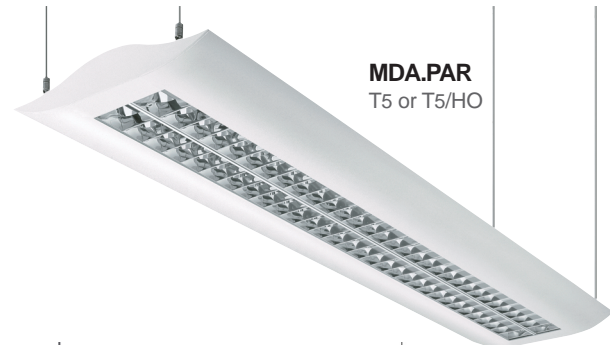

MODULO low glare, high performance energy efficient
4-ft and 5-ft architectural pendants

T8, T5, T5/HO

CSA/UL or equivalent

MDA.PAR
T5 or T5/HO