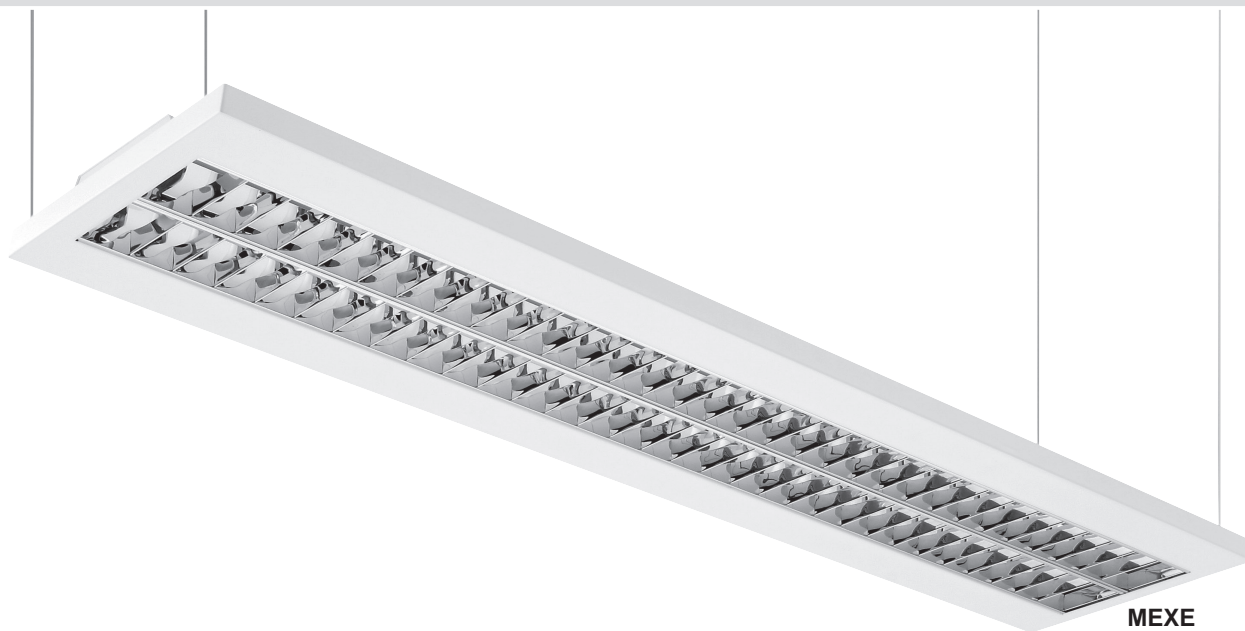

MODULO EXE low glare high performance 4-ft and 5-ft architectural pendants

T8, T5, T5/HO

CSA/UL or equivalent

ORDERING INFORMATION

MODULO EXE		LAMPS	AxBxC	Y1xY2
		(W)	(mm)	(mm)
4'	T5	1x28	1208x198x58	1144x106
5'	T5	1x35	1508x198x58	1444x106
5'	T8	1x40	1508x198x58	1444x106
4'	T5 HO	1x54	1208x198x58	1144x106
5'	T5 HO	1x80	1508x198x58	1444x106
4'	T5	2x28	1208x278x58	1144x186
5'	T5	2x35	1508x278x58	1444x186
5'	T8	2x40	1508x278x58	1444x186
4'	T5 HO	2x54	1208x278x58	1144x186
5'	T5 HO	2x80	1508x278x58	1444x186

120 V 60 Hz   220 V 50 Hz   240 V 50 Hz   347V 60 Hz   T5 G5   ELB   ELB-DIM   ELB-DIM   EMERGENCY   F

IP 20   Approved to UL/cUL, CSA, CE and GS/TÜV or equivalent