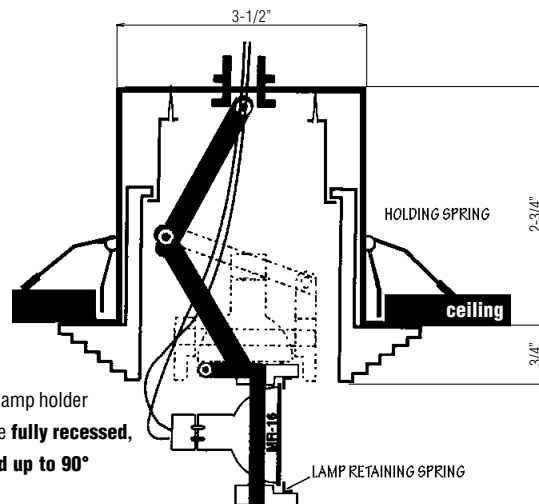

### Glass Collection.

For Non-IC applications

MR16/CG max. 50W

90°

358°

Ø4"

Exclusive pantographic lamp holder allows MR16 lamp to be **fully recessed**, or **pulled out and tilted up to 90°**

PRODUCT CODE	TRIM FINISH	MAX. LAMP	Ø OUTSIDE	Ø APERTURE	TILT	ROTATION	WARRANTY
<b>8613W</b>	FROSTED GLASS	50W MR16	5-1/8"	2-0"	90°	358°	Five Years
<b>8613B</b>	BLUE GLASS	50W MR16	5-1/8"	2-0"	90°	358°	Five Years
<b>8613P</b>	PINK GLASS	50W MR16	5-1/8"	2-0"	90°	358°	Five Years