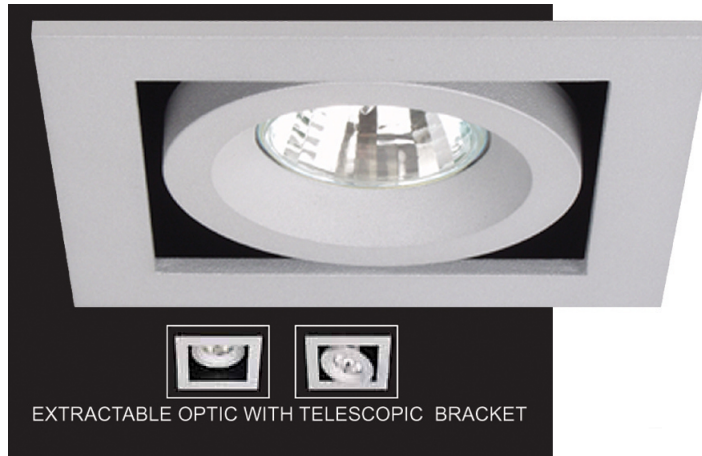

TECNOART recessed adjustable halogen high performance museum-grade lighting

MR16 GU5.3 Philips MasterLine® ES IRC MRC-16 (infra-red) lamps recommended for best results

EXTRACTABLE OPTIC WITH TELESCOPIC BRACKET

M604.GR

ACCESSORY
BLUE, YELLOW, RED, GREEN

M604.SN.GR

- museum-quality luminaire
- high quality, precise tolerances engineering
- heavy gauge steel housing, cast AL fixture inserts
- optional honeycomb glare control inserts
- optional wide spread / soft glow / elliptical beam lenses
- powder coated silver gray or white
- optional black, custom or plated finishes
- low RF, low THD remote electronic transformer 11.5V
- dimmable
- 120V/60Hz, 347V/60Hz and 220-240V/50Hz
- max. six years fixture warranty