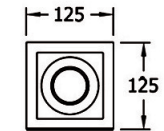

M604.GR

ACCESSORY
BLUE, YELLOW, RED, GREEN

M604.SN.GR

- museum-quality luminaire
- high quality, precise tolerances engineering
- heavy gauge steel housing, cast AL fixture inserts
- optional honeycomb glare control inserts
- optional wide spread / soft glow / elliptical beam lenses
- powder coated silver gray or white
- optional black, custom or plated finishes
- low RF, low THD remote electronic transformer 11.5V
- dimmable
- 120V/60Hz, 347V/60Hz and 220-240V/50Hz
- max. six years fixture warranty