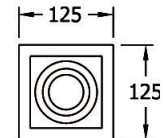

M604.GR

ACCESSORY
BLUE, YELLOW, RED, GREEN

M604.SN.GR

- museum-quality luminaire
- high quality, precise tolerances engineering
- heavy gauge steel housing, cast AL fixture inserts
- optional honeycomb glare control inserts
- optional wide spread / soft glow / elliptical beam lenses
- powder coated silver gray or white
- optional black, custom or plated finishes
- low RF, low THD remote electronic transformer 11.5V
- dimmable
- 120V/60Hz, 347V/60Hz and 220-240V/50Hz
- max. six years fixture warranty