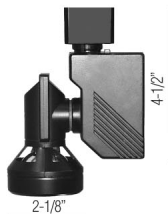

Specify with confidence: **Commercial** quality!

EQUAL+

ACTUAL SIZE

MR16 max. 75W

355°

355°

PRODUCT CODE	FINISH	MAX. LAMP	Ø APERTURE	FIXTURE HEIGHT	TILT	ROTATION	WEIGHT	WARRANTY
HL2828 W	WHITE	75W MR16	1-1/2"	4-1/2"	355	355°	320g	5 Years
HL2828 B	BLACK	75W MR16	1-1/2"	4-1/2"	355°	355°	320g	5 Years
HL2828 M	METALIC	75W MR16	1-1/2"	4-1/2"	355°	355°	320g	5 Years